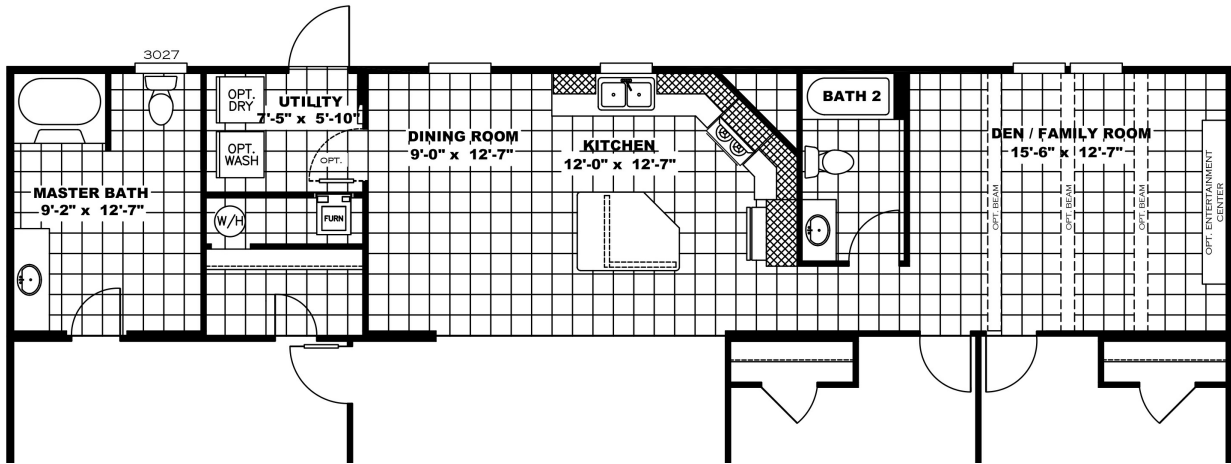

The Addison

The Addison Model number: 34TRA28603AH17

3 beds • 2 baths • 1680 sq.ft. • 28' width • 60' depth

Our home building facilities invest in continuous product and process improvements. Plans, dimensions, features, materials, specifications and availability are subject to change without notice or obligation. Renderings and floor plans are representative likenesses of our homes and may differ from the actual homes. We invite you to tour a Home Center near you and inspect the highest value in quality housing available or call (540) 382-9015 to speak with a Home Consultant. Copyright 2017, CMH. All rights reserved.

OPT. GLAMOUR BATH

OPT. SGD

OPT. 4 BEDROOM

The Addison Model number: 34TRA28603AH17

3 beds • 2 baths • 1680 sq.ft. • 28' width • 60' depth

Our home building facilities invest in continuous product and process improvements. Plans, dimensions, features, materials, specifications and availability are subject to change without notice or obligation. Renderings and floor plans are representative likenesses of our homes and may differ from the actual homes. We invite you to tour a Home Center near you and inspect the highest value in quality housing available or call (540) 382-9015 to speak with a Home Consultant. Copyright 2017, CMH. All rights reserved.