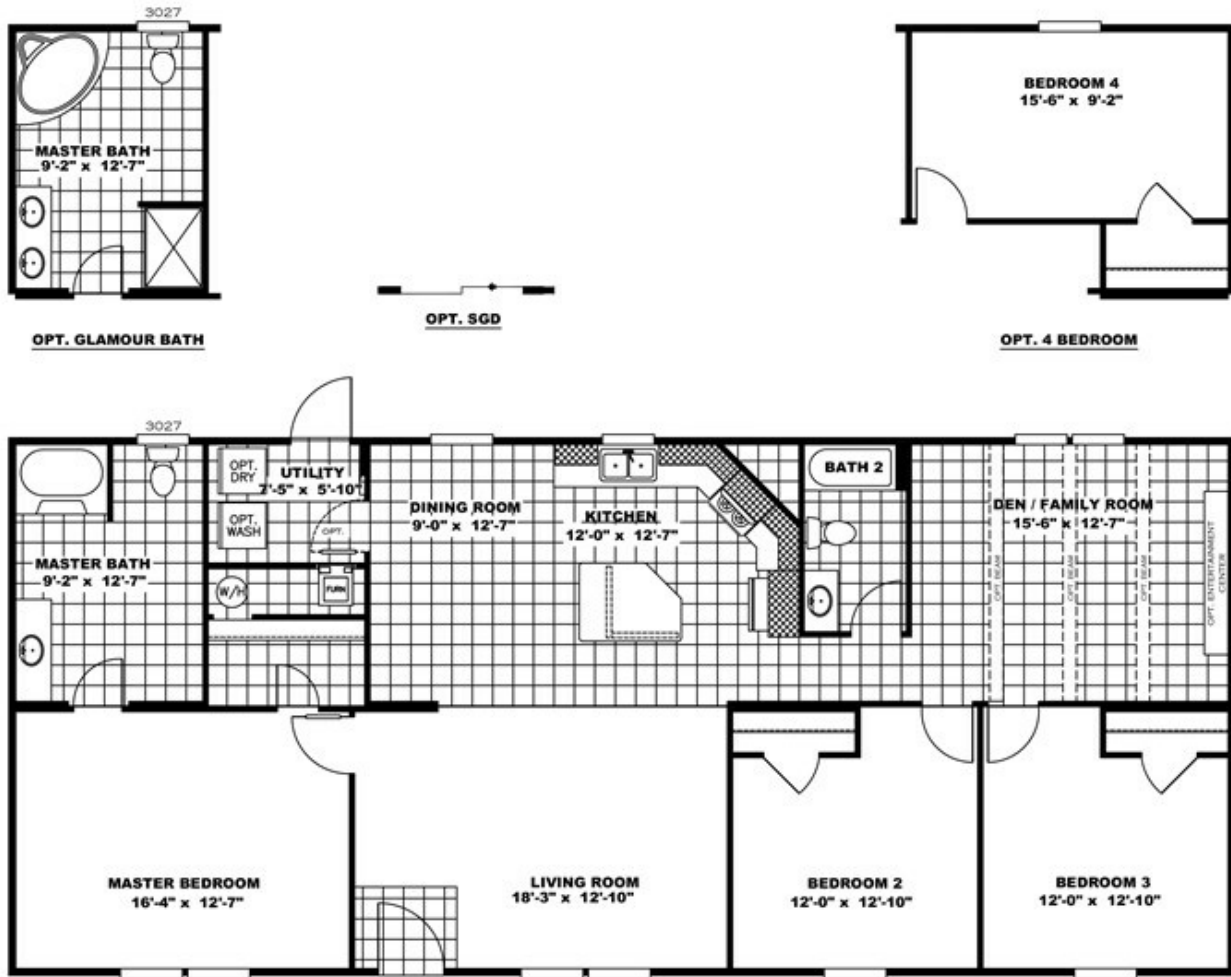

The Addison

The Addison

Model number: 34TRA28603AH17

3 beds • 2 baths • 1680 sq.ft. • 28' width • 60' depth

Our home building facilities invest in continuous product and process improvements. Plans, dimensions, features, materials, specifications and availability are subject to change without notice or obligation. Renderings and floor plans are representative likenesses of our homes and may differ from the actual homes. We invite you to tour a Home Center near you and inspect the highest value in quality housing available or call (540) 382-9015 to speak with a