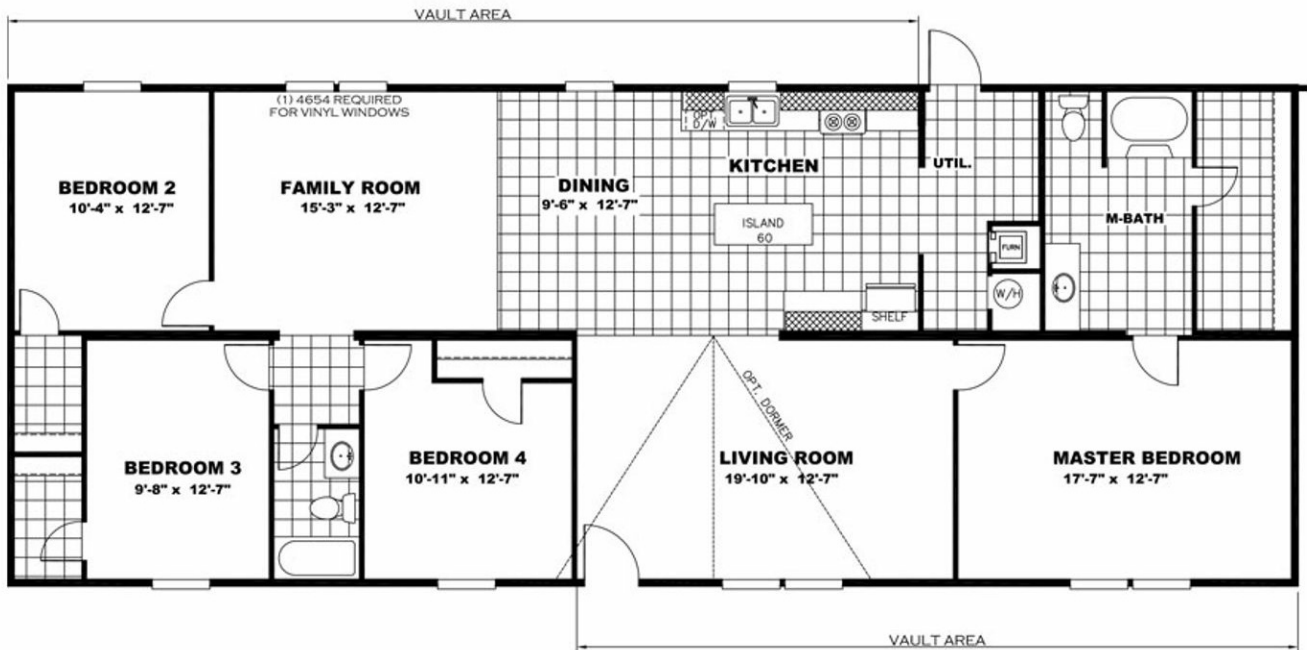

PRIDE

PRIDE Model number: 36TRU28684RH18

4 beds • 2 baths • 1904 sq.ft. • 28' width • 68' depth

Our home building facilities invest in continuous product and process improvements. Plans, dimensions, features, materials, specifications and availability are subject to change without notice or obligation. Renderings and floor plans are representative likenesses of our homes and may differ from the actual homes. We invite you to tour a Home Center near you and inspect the highest value in quality housing available or call (540) 382-9015 to speak with a Home Consultant. Copyright 2017, CMH. All rights reserved.

PRIDE Model number: 36TRU28684RH18

4 beds • 2 baths • 1904 sq.ft. • 28' width • 68' depth

Our home building facilities invest in continuous product and process improvements. Plans, dimensions, features, materials, specifications and availability are subject to change without notice or obligation. Renderings and floor plans are representative likenesses of our homes and may differ from the actual homes. We invite you to tour a Home Center near you and inspect the highest value in quality housing available or call (540) 382-9015 to speak with a Home Consultant. Copyright 2017, CMH. All rights reserved.