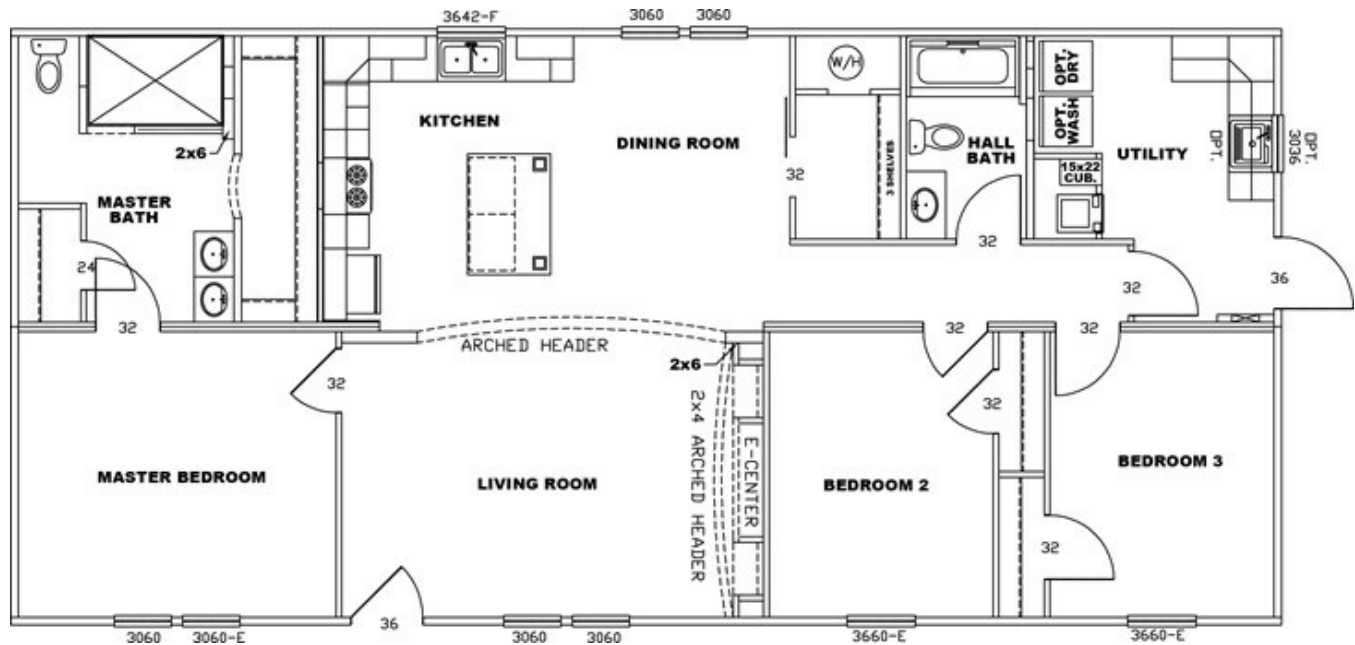

# WOODBIDGE II LIL WOODY Model number: 27ELN28563BH18

3 beds • 2 baths • 1568 sq.ft. • 28' width • 56' depth

Our home building facilities invest in continuous product and process improvements. Plans, dimensions, features, materials, specifications and availability are subject to change without notice or obligation. Renderings and floor plans are representative likenesses of our homes and may differ from the actual homes. We invite you to tour a Home Center near you and inspect the highest value in quality housing available or call (540) 382-9015 to speak with a Home Consultant. Copyright 2017, CMH. All rights reserved.