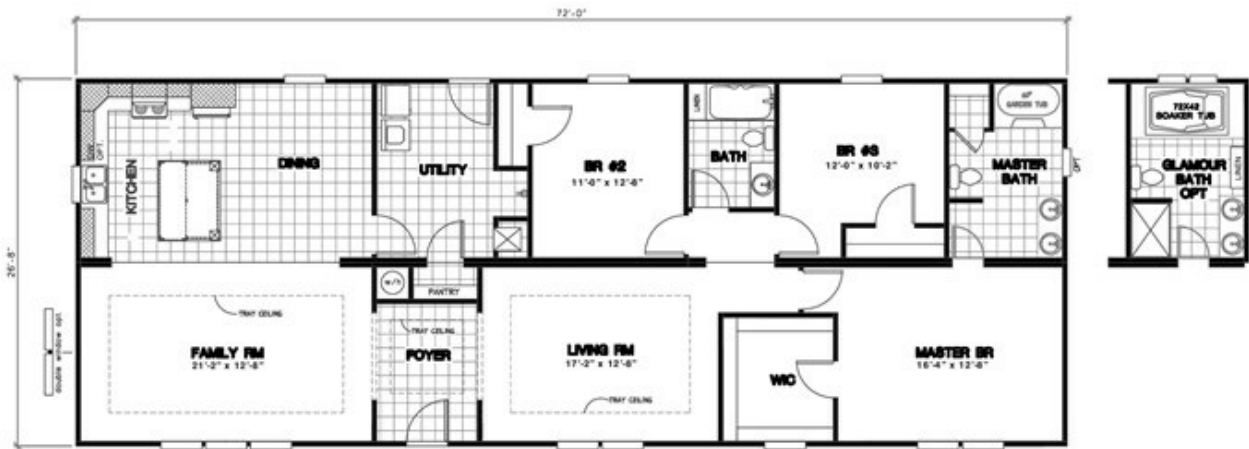

The Farmhouse

The Farmhouse

Model number: 58SRS28723AH18

3 beds • 2 baths • 2016 sq.ft. • 28' width • 72' depth

Our home building facilities invest in continuous product and process improvements. Plans, dimensions, features, materials, specifications and availability are subject to change without notice or obligation. Renderings and floor plans are representative likenesses of our homes and may differ from the actual homes. We invite you to tour a Home Center near you and inspect the highest value in quality housing available or call (540) 382-9015 to speak with a Home Consultant. Copyright 2017,