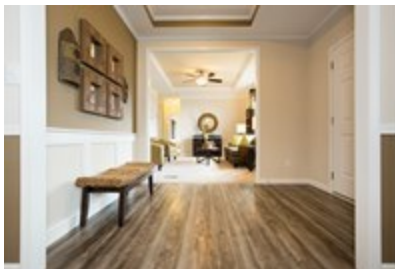

The Farmhouse

The Farmhouse

Model number: 58SRS28723AH18

3 beds • 2 baths • 2016 sq.ft. • 28' width • 72' depth

Our home building facilities invest in continuous product and process improvements. Plans, dimensions, features, materials, specifications and availability are subject to change without notice or obligation. Renderings and floor plans are representative likenesses of our homes and may differ from the actual homes. We invite you to tour a Home Center near you and inspect the highest value in quality housing available or call (540) 382-9015 to speak with a Home Consultant. Copyright 2017,