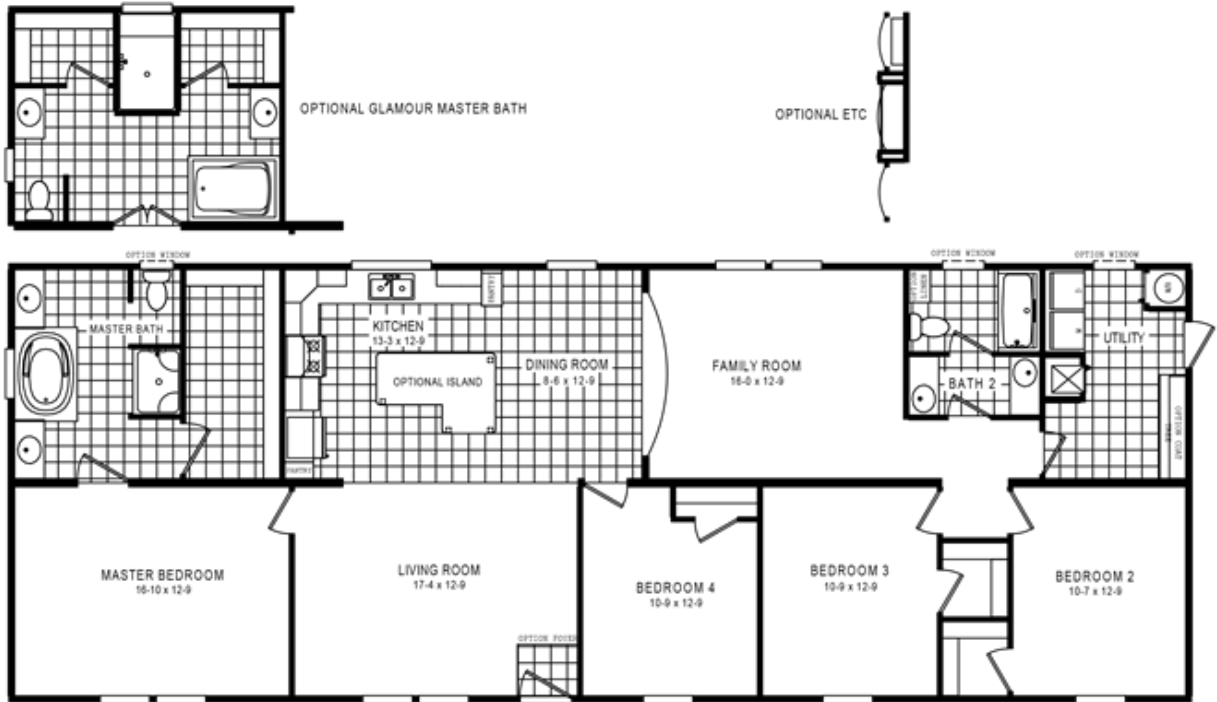

The Mason

The Mason

Model number: 57ENT28724AH18

4 beds • 2 baths • 2016 sq.ft. • 28' width • 72' depth

Our home building facilities invest in continuous product and process improvements. Plans, dimensions, features, materials, specifications and availability are subject to change without notice or obligation. Renderings and floor plans are representative likenesses of our homes and may differ from the actual homes. We invite you to tour a Home Center near you and inspect the highest value in quality housing available or call (540) 382-9015 to speak with a Home Consultant. Copyright 2017, CMH. All rights reserved.