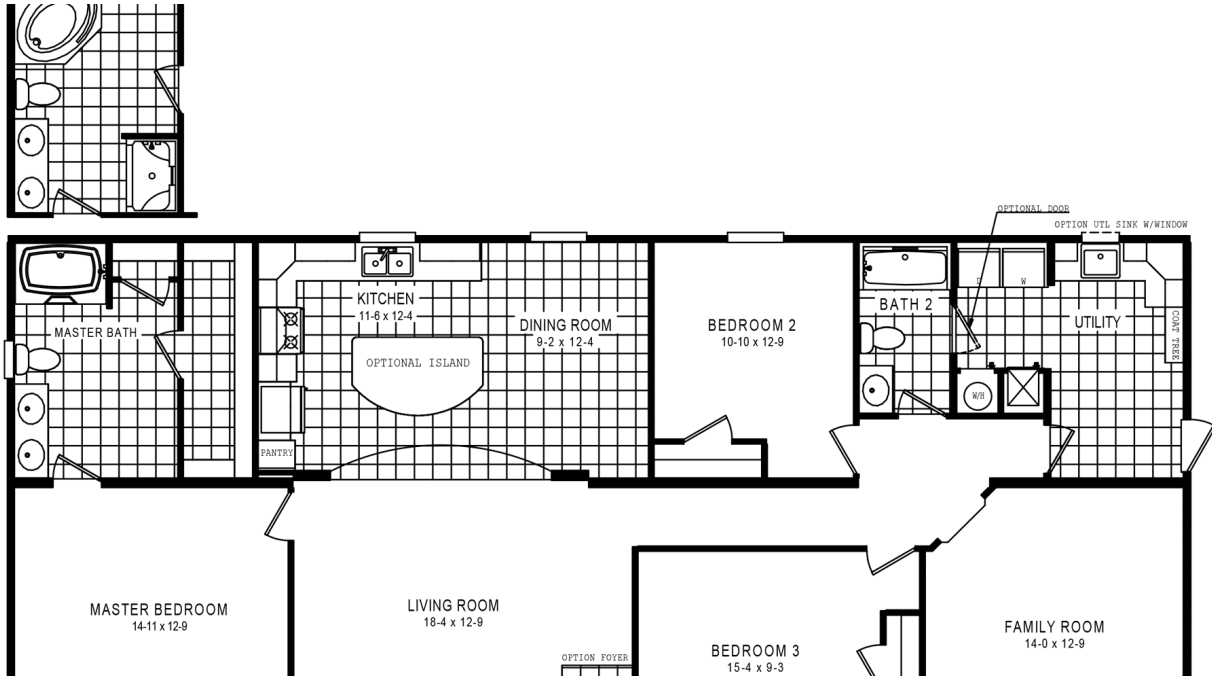

### **The Rustic Ridge** Model number: 57ENT28643BH18

**3 beds • 2 baths • 1792 sq.ft. • 28' width • 64' depth**

Our home building facilities invest in continuous product and process improvements. Plans, dimensions, features, materials, specifications and availability are subject to change without notice or obligation. Renderings and floor plans are representative likenesses of our homes and may differ from the actual homes. We invite you to tour a Home Center near you and inspect the highest value in quality housing available or call (540) 382-9015 to speak with a Home Consultant. Copyright 2017, CMH. All rights reserved.

## The Rustic Ridge Model number: 57ENT28643BH18

3 beds • 2 baths • 1792 sq.ft. • 28' width • 64' depth

Our home building facilities invest in continuous product and process improvements. Plans, dimensions, features, materials, specifications and availability are subject to change without notice or obligation. Renderings and floor plans are representative likenesses of our homes and may differ from the actual homes. We invite you to tour a Home Center near you and inspect the highest value in quality housing available or call (540) 382-9015 to speak with a Home Consultant. Copyright 2017, CMH. All rights reserved.