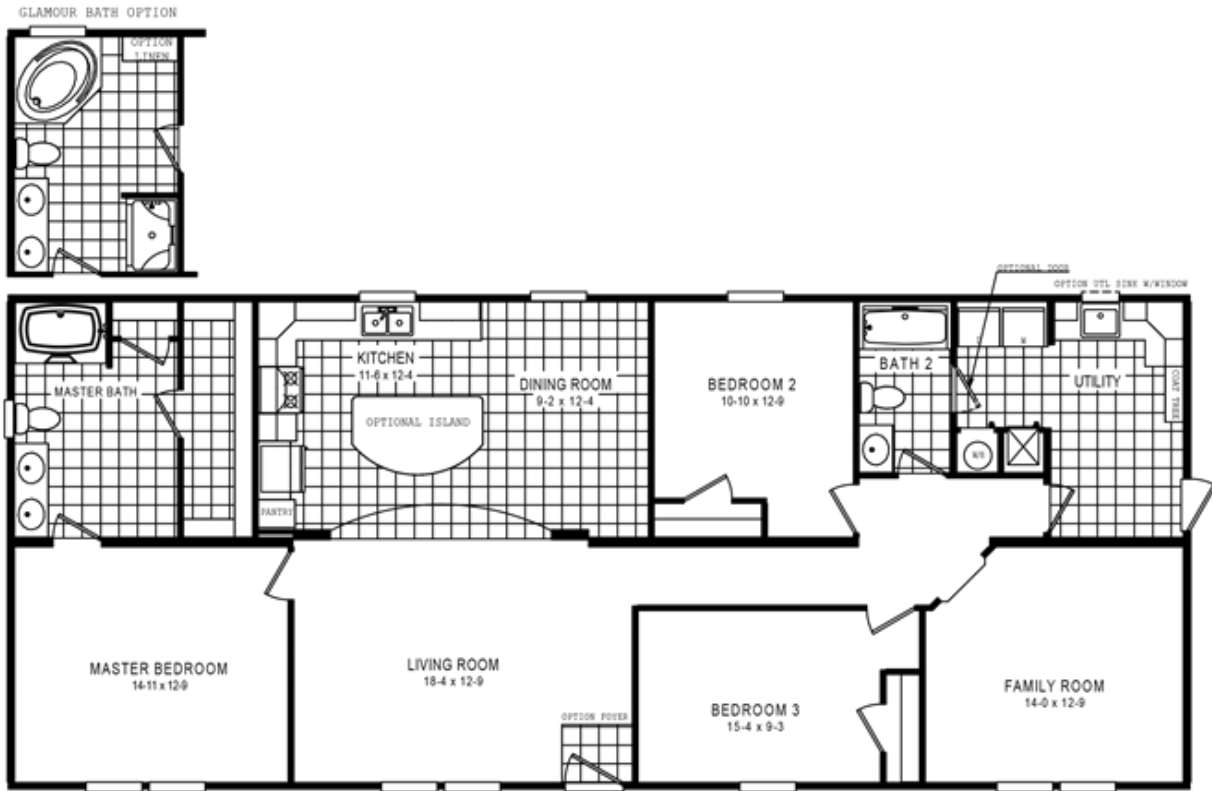

The Rustic Ridge

The Rustic Ridge Model number: 57ENT28643BH18

3 beds • 2 baths • 1792 sq.ft. • 28' width • 64' depth

Our home building facilities invest in continuous product and process improvements. Plans, dimensions, features, materials, specifications and availability are subject to change without notice or obligation. Renderings and floor plans are representative likenesses of our homes and may differ from the actual homes. We invite you to tour a Home Center near you and inspect the highest value in quality housing available or call (540) 382-9015 to speak with a Home Consultant. Copyright 2017, CMH. All rights reserved.